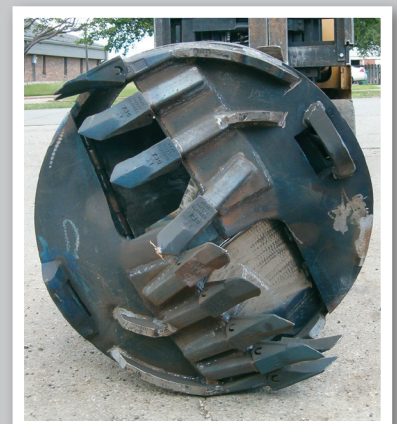

## EARTH DRILLING BUCKETS

Gus Pech Mfg. Co., Inc. builds a complete line of drilling buckets and tooling for your drilling operations. We manufacture drop bottom buckets, coring, clam-core, plunger style, bellling and water bailers.

Choice of steel or rubber sand flaps

Drop Bottom Buckets

Clam-Core & Coring Buckets

Heavy duty lock & release for the clam core doors

Belling Style Bucket

Orange Peel

Various types of teeth