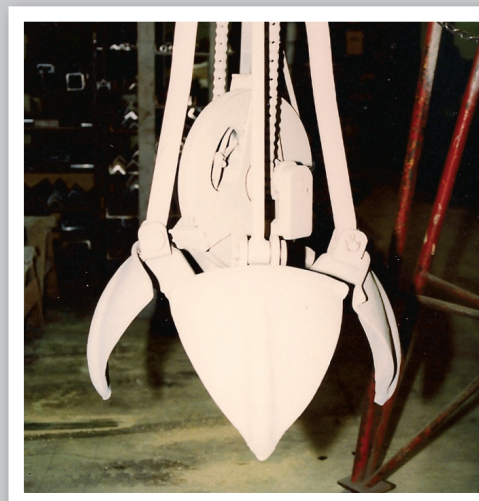

## EARTH DRILLING BUCKETS

Gus Pech Mfg. Co., Inc. builds a complete line of drilling buckets and tooling for your drilling operations. We manufacture drop bottom buckets, coring, clam-core, plunger style, bellling and water bailers.

Choice of steel or rubber sand flaps

Drop Bottom Buckets

Clam-Core & Coring Buckets

Heavy duty lock & release for the clam core doors

Belling Style Bucket

Orange Peel

Various types of teeth