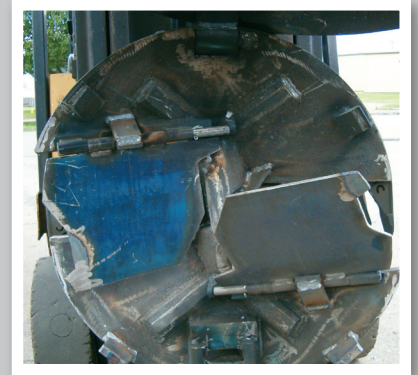

## EARTH DRILLING BUCKETS

Gus Pech Mfg. Co., Inc. builds a complete line of drilling buckets and tooling for your drilling operations. We manufacture drop bottom buckets, coring, clam-core, plunger style, bellling and water bailers.

Choice of steel or rubber sand flaps

Drop Bottom Buckets

Clam-Core & Coring Buckets

Heavy duty lock & release for the clam core doors

Belling Style Bucket

Orange Peel

Various types of teeth